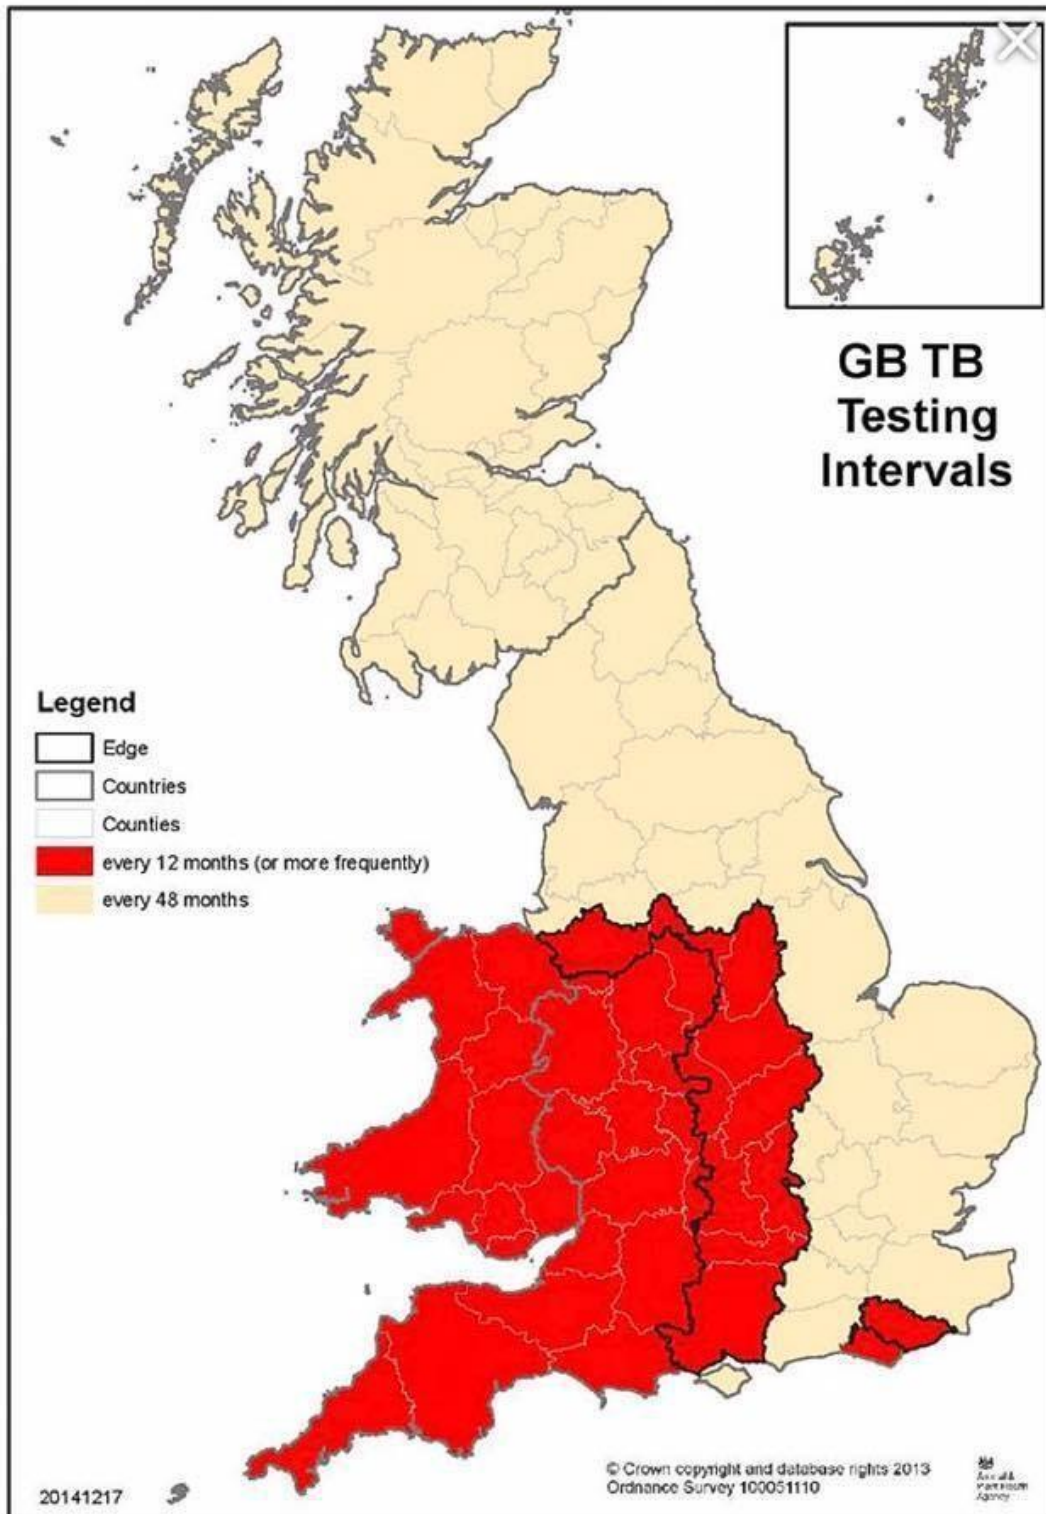

TB Rules in Wales

Since the 1st October, 2017, there have been changes to the TB rules. Please see the Welsh Government website for guidance