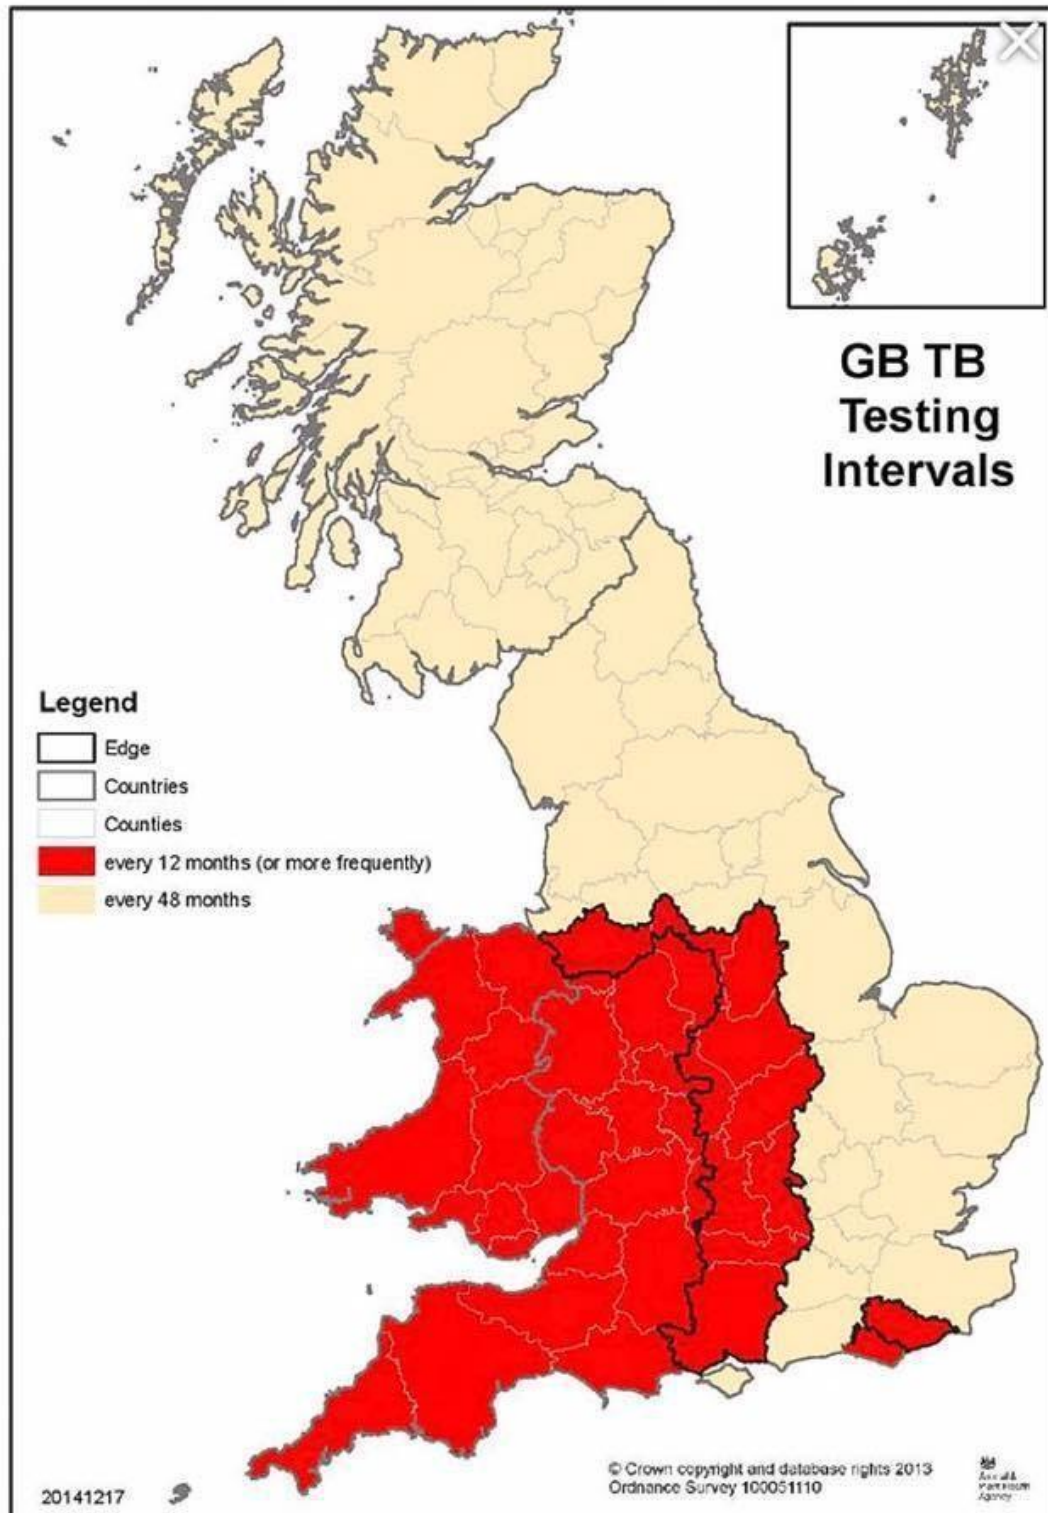

TB Rules in Wales

Since the 1st October, 2017, there have been changes to the TB rules. Please see the Welsh Government website for guidance