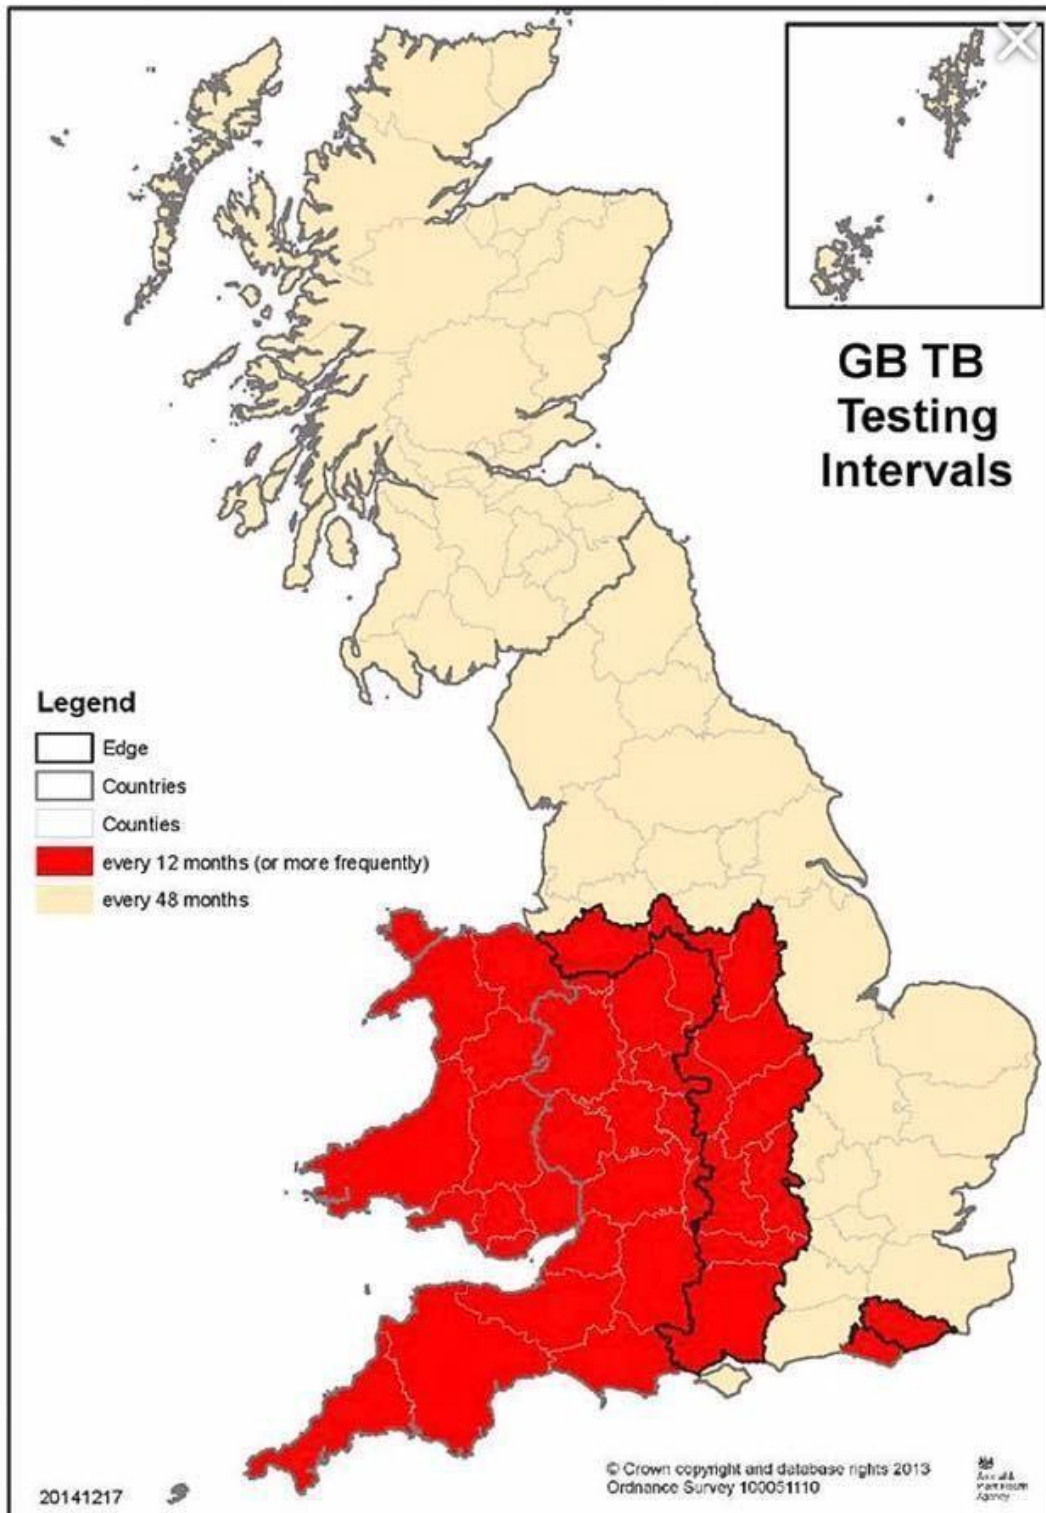

TB Rules in Wales

Since the 1st October, 2017, there have been changes to the TB rules. Please see the Welsh Government website for guidance